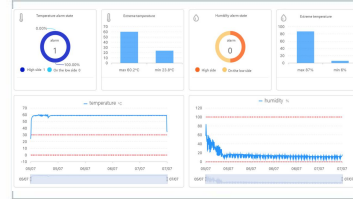

T70 Pro (5G) Real-time Monitor (Reusable & Rechargeable)

Frigga® T70 Pro (5G), is multi-use fully featured data logger which supports auto flight mode, and can monitor temperature, humidity, light, shock, tilt and location in real time. It is key to logistics and quality control departments.

Key Features and Advantages

- Auto flight mode to support airline compliance
- Temperature range -30°C to +70°C
- Built-in heartbeat mode, support remote start, ensure devices record data throughout the process
- Real-time reporting and alarming of temperature, humidity, light, shock, tilt, and location
- Send real-time alert via Email, SMS, Apps (Android and iOS)
- Dual system design: PDF report can be downloaded via USB port or remotely on Frigga cloud platform
- Large local storage, keep recording and storing in offline mode. Start data transmission once signal restored, zero data loss
- Support remote parameter setting, modify alarm threshold, adjust battery life
- Digital display, easy to use
- Weak-light detection, effectively prevent the button from being triggered by accident
- Each device has multi point temperature calibration certificate issued by the original factory

Frigga® Cloud Platform

Frigga cloud platform provides full real-time supply chain visibility. The platform supports global use, and provides following services throughout the process:

- Real-time temperature, humidity, light, shock, tilt and location
- Customized notifications and alarms
- Arrival notification
- Dynamic playback of the whole trajectory
- Long-term data storage
- Automated data analysis report
- Comply with GxP & FDA
- Available on Mobile & PC