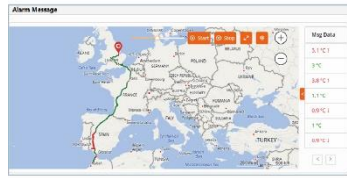

Frigga® Cloud Platform

Frigga cloud platform provides full real-time supply chain visibility. The platform supports global use, and provides following services throughout the process:

- Real-time temperature, humidity, light, shock, tilt and location
- Customized notifications and alarms
- Arrival notification
- Dynamic playback of the whole trajectory
- Long-term data storage
- Automated data analysis report
- Comply with GxP & FDA
- Available on Mobile & PC

FRIGGA® T70 PRO (5G) SPECIFICATIONS

Monitor Information	Temperature, Humidity, Light, Shock, Tilt, Location, Track Routes
Temperature Sensor	Internal Digital Temperature Sensor (NIST Traceable)
Measurement Range	Temperature: -30°C to 70°C (-22°F to 158°F) Humidity: 5%-95%RH Shock: 1-8 G Tilt: 0-180°
Temperature and Humidity Accuracy Range	Temperature: ±0.5°C (-20°C to +40°C); ±1°C for other range Humidity: ±3% (20%-80%RH); ±5% for other range
Resolution (Temperature/Humidity)	0.1°C/1%RH
Light Sensor Range	0-52,000 Lux, detect whether doors or cartons open
Memory Capacity	Max 50,000 readings (Cyclic recording)
Alarm Type	Buzzer, Email, SMS, Mobile App
Location Type	Base station positioning (even in indoor, freezer and incubator)
Cellular	Global LTE 4G/5G, fallback 2G network
SIM card	Internal Embedded (Global Data Roaming)
Shelf-life Time	12 Months
Use Time	Up to 120 days for 1 charge (Reporting interval can be set via platform)
Data Logging Interval	1/2/5/10 Min. (settable via platform)
Data Reporting Interval	10/20/30/60/120 Min settable via platform
Information indication	LCD: Max/Min/Avg temperature, Temperature Alarm, Working Status
Environmental Rating	IP65
Cold Chain PDF Report	Get PDF report via USB2.0/Frigga Cloud Platform/Frigga Track (Mobile App)
Dimensions/Weight	103 x 65.6 x 18.5 mm (L*W*H); 150 grams
Certifications	FCC, CE, RTCA/DO-160G, UN38.3, ROHS, WEEE, CB, IATA
Storage Temperature Range	20-50% RH; -10°C to +55°C