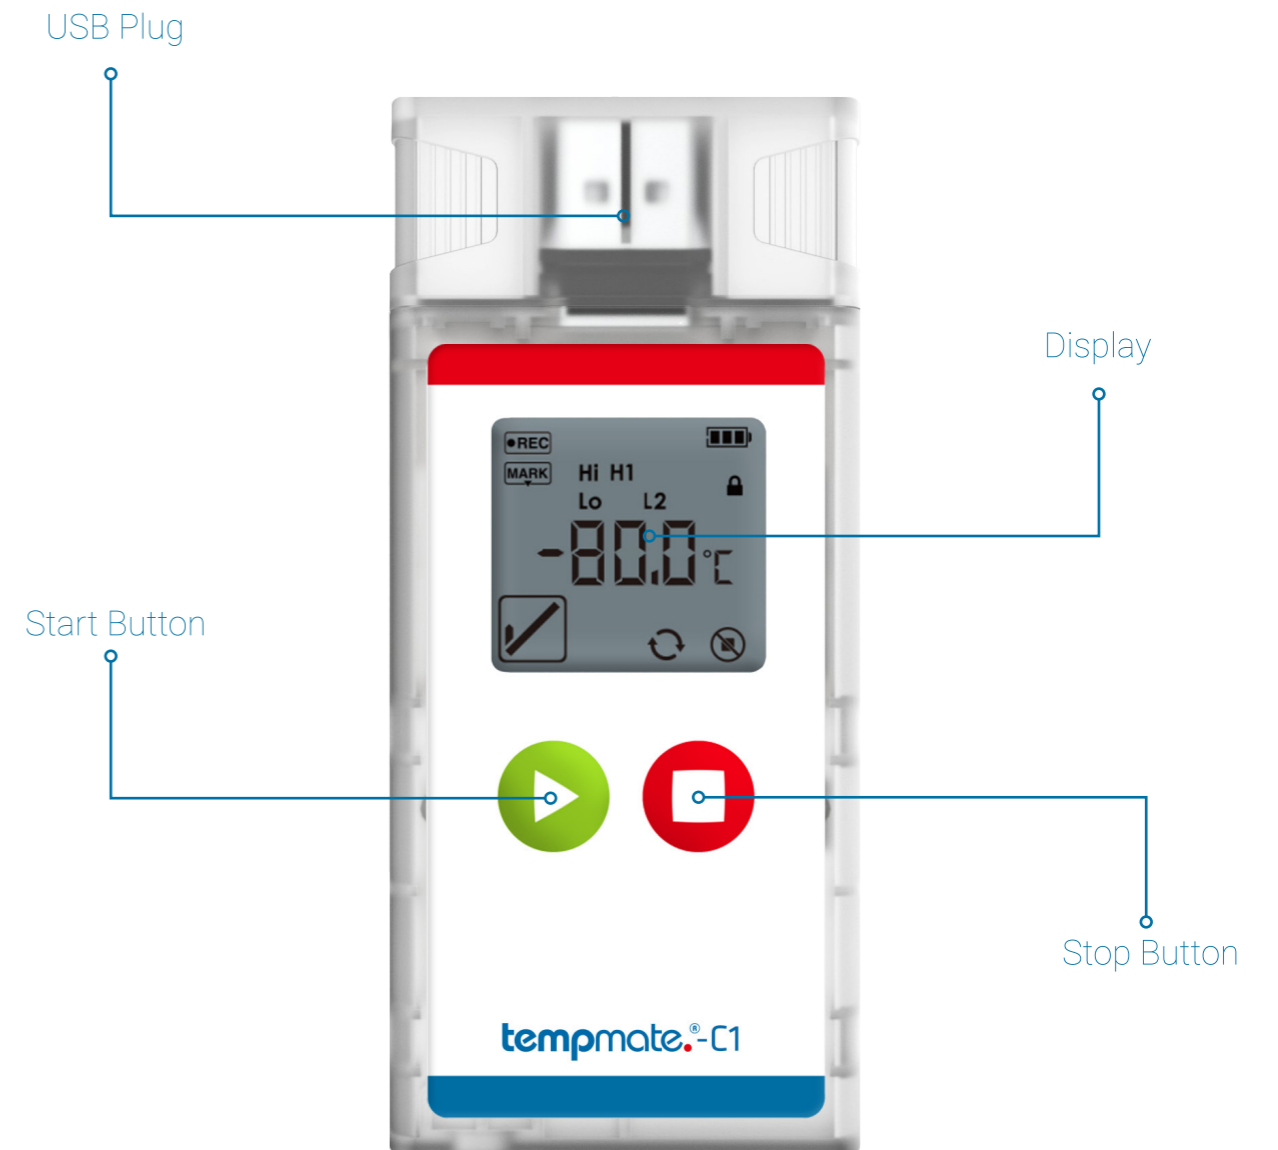

tempmate.[®]

tempmate.[®]-C1

Cryo & Dry-Ice Monitoring Solution

Main Technical Specifications **tempmate.®-C1**

Model	Dry Ice / Low Temperature Data Logger
Part Number	TC1-000
Usage	Single-Use / Multi Start/Stop within 90 Days possible
Temperature Range	-90°C to 70°C
Accuracy	±0.5°C (-30°C to 70°C) ±1.0°C (others)
Resolution	0.1°C
Memory Capacity	20.000 Readings using PDF & CSV (default) 35.000 Readings using PDF only (optional)
Connection	USB
Indication	LCD
Battery	3.6V Lithium Battery
Runtime	Max. 90 days
Dimensions	96mm(L) * 44mm(W) * 15mm(H)
IP Protection	IP65
Mark	Max. 9 points
Alarm	Max. 6 points
Logging Interval	1 minute-24 hours
Start Delay	1 minute-24 hours
Report Format	PDF/CSV
Software	Free tempbase-Cryo Software for Windows
Certifications	CE, RoHs, EN12830, RTC-DO160
Shelf-Life	2 Years