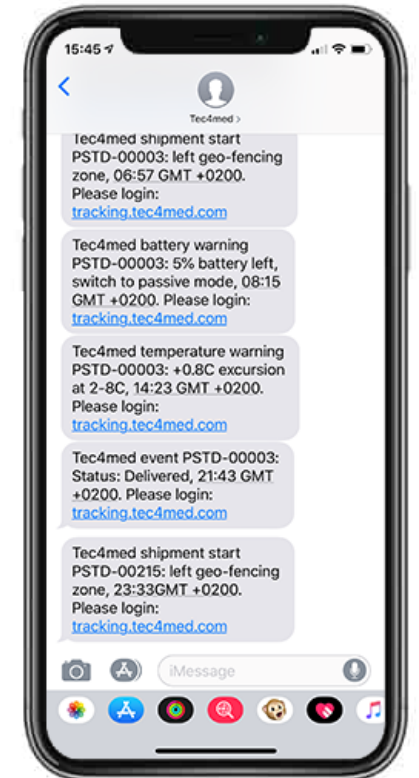

- Notificaciones por correo electrónico y SMS

- Temperatura
- Humedad
- Nivel de batería
- Acceso
- Geofencing (Geovalla o Geocerca)
- PoD

- Informe de temperatura automático (PDF)

- Advertencias en el dispositivo (acústicas y visuales)

!!! Tec4med temp warning: PSTD-00003: +0.8°C excursion at 2-8°C !!! - Nac...

!!! Tec4med temp warning: PSTD-00003: +0.8°C excursion at 2-8°C !!!

demo
An Christian Schachmann
Do 22.08.2019 18:14

nelumbox_13.07.19-14.07.19.pdf
2 MB

!!! Tec4med temperature warning !!!

Device No: PSTD-00003:
Target temperature: 2-8°C
Excursion: +0.8°C
Date: 2019/07/13
Time: 21:43 GMT +0200

To download the temperature report of the last 24 hours, please open the PDF file attached to this mail.

To log in to the dashboard click here: <https://www.tracking.tec4med.com>

This is an automated email, please do not reply.

For questions and concerns please contact our service team at hello@tec4med.com or +49(0) 6151 360 370 00.